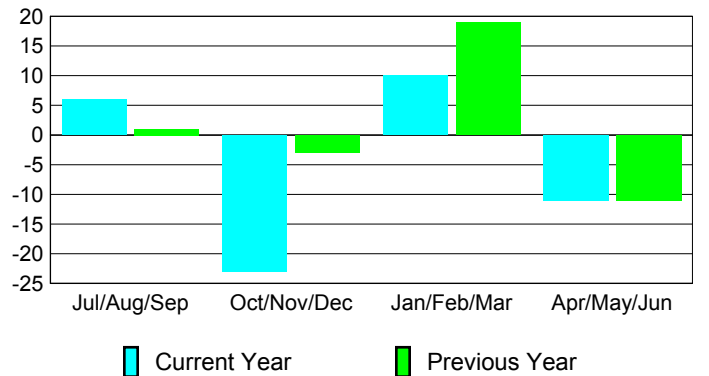

Gender Comparison 2008-2009

Jul/Aug/Sep

Oct/Nov/Dec

Jan/Feb/Mar

Apr/May/June

Male

Female