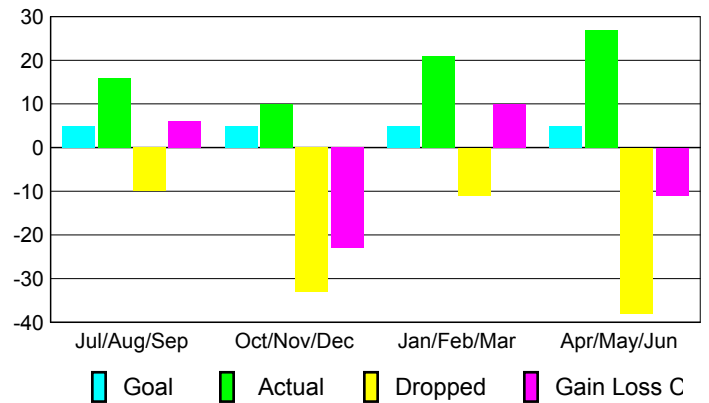

Membership Results 2008-2009

Goal, New, Dropped, Gain/Loss

Comparison of Membership Gain/Loss

Current Year Compared to the Previous Year